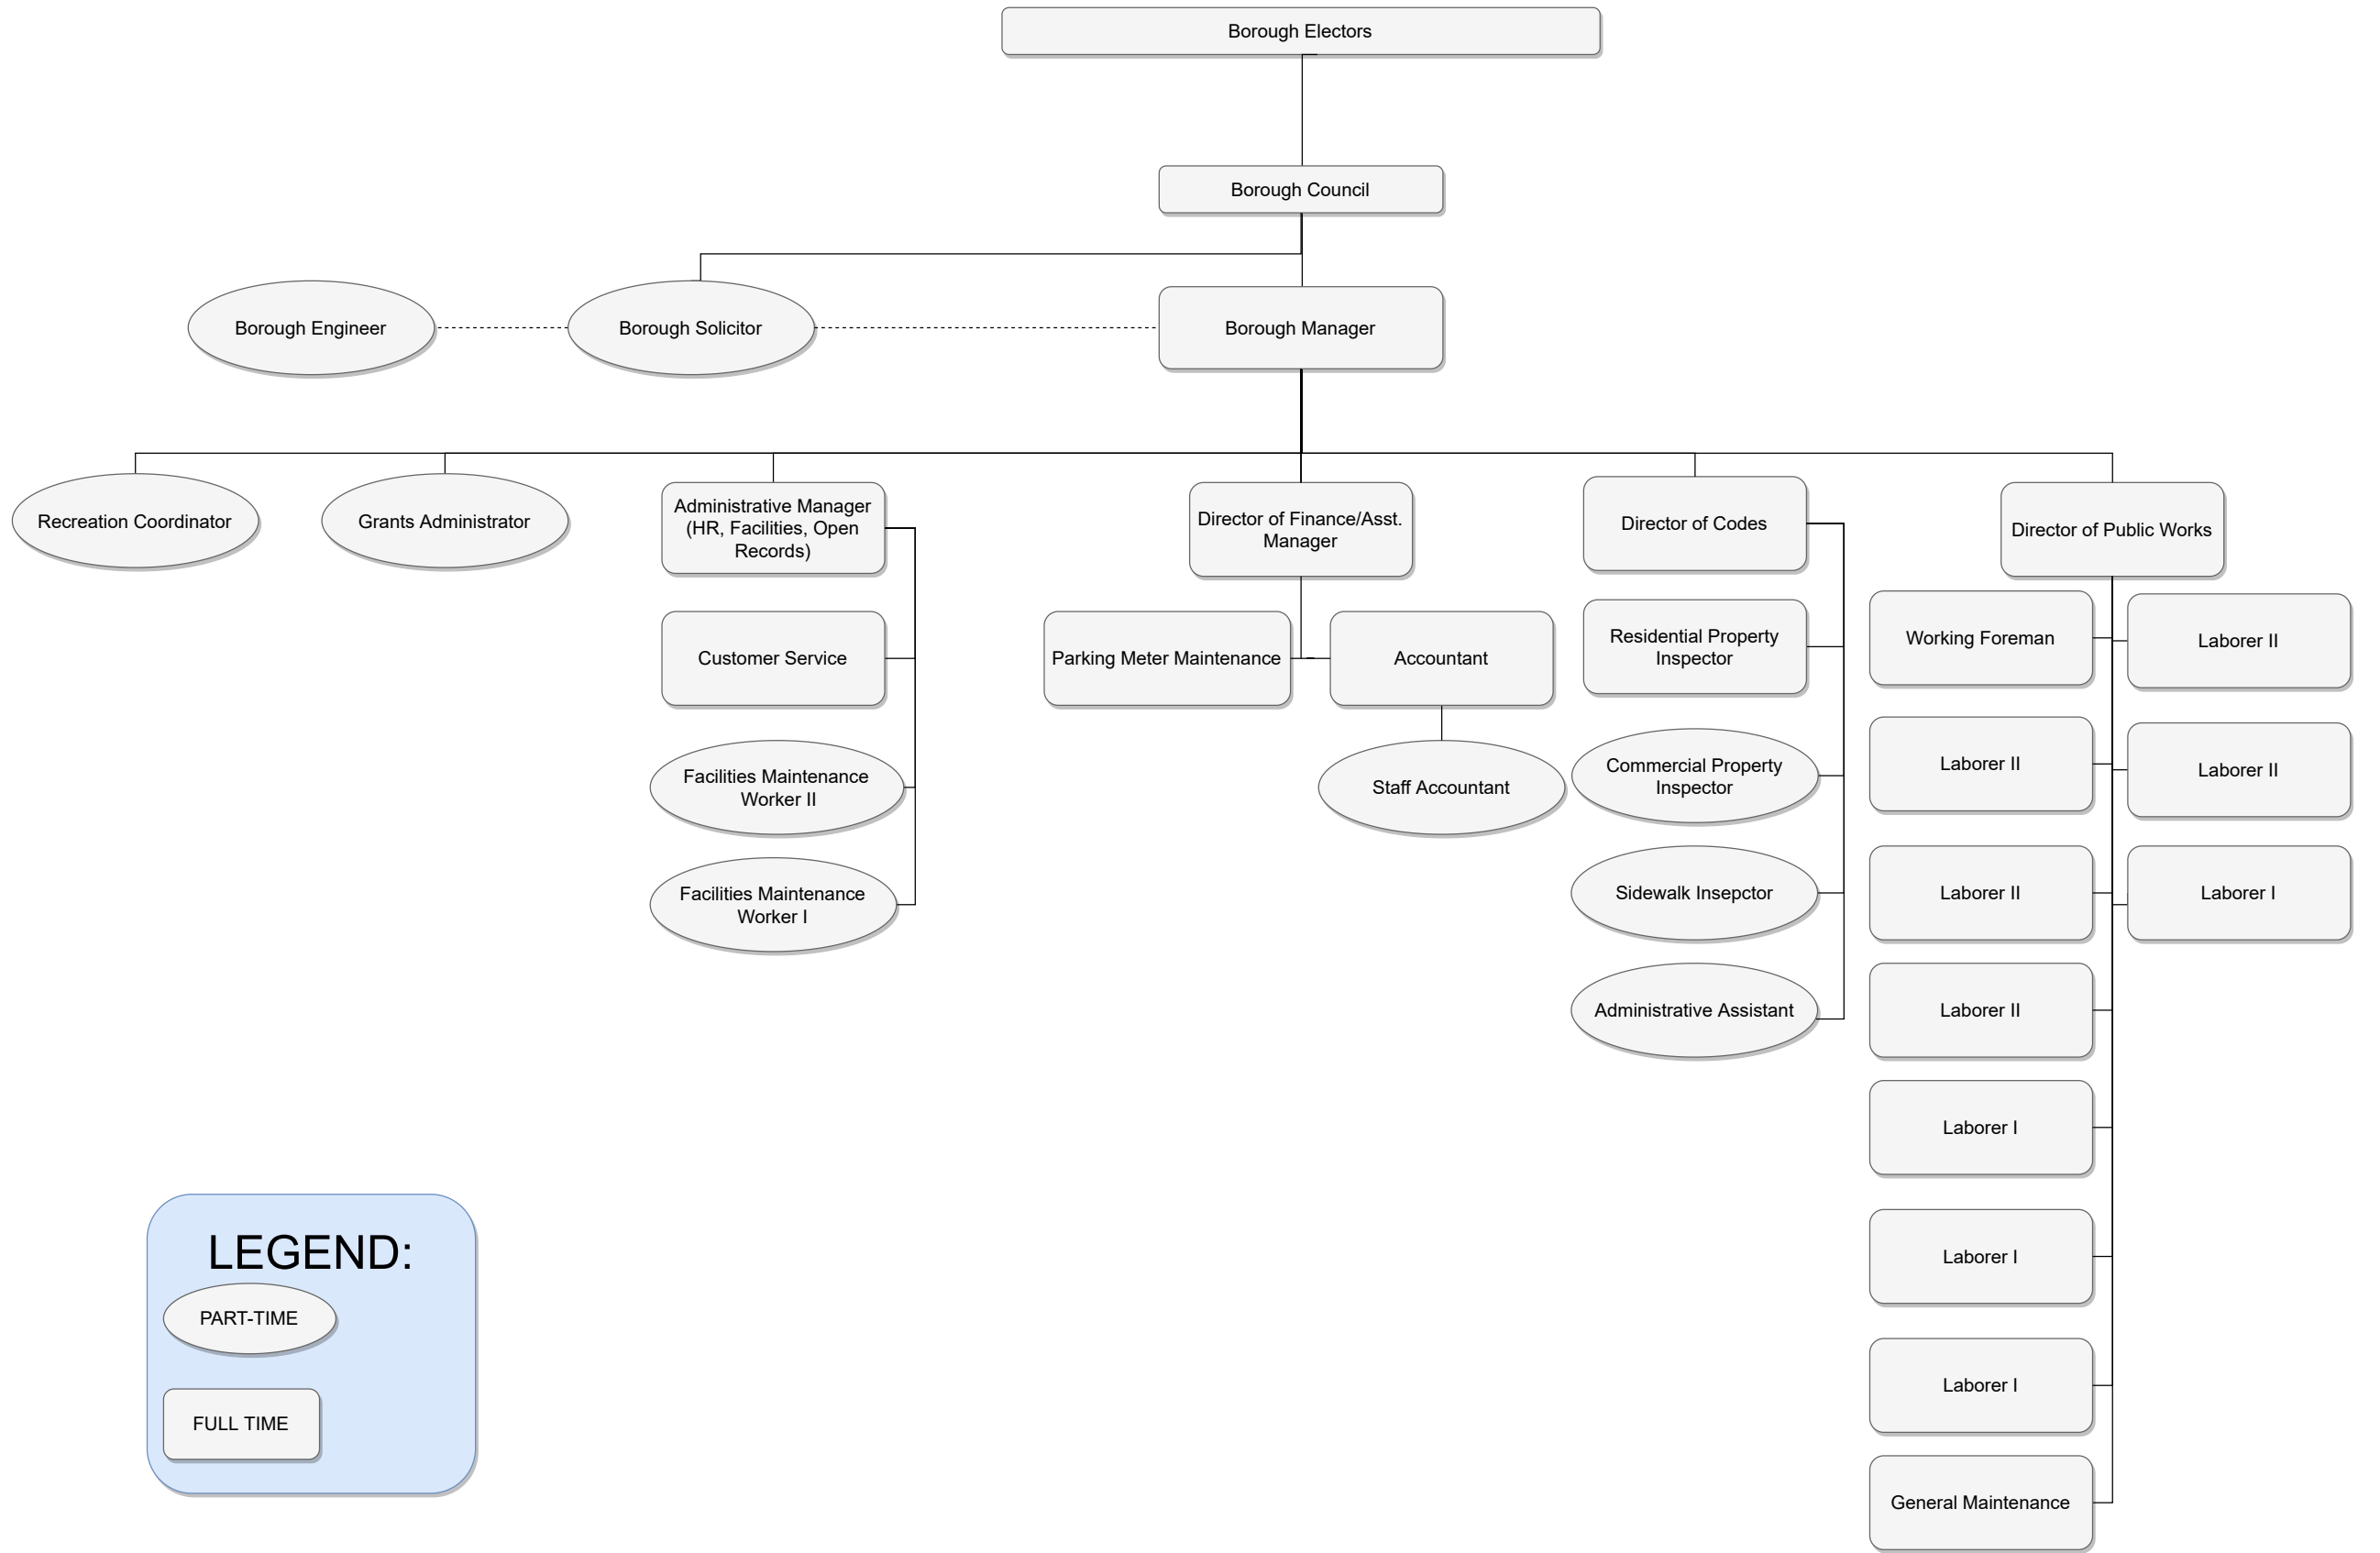

# MEDIA BOROUGH: ADMINISTRATION ORGANIZATIONAL CHART

**LEGEND:**

(Oval) PART-TIME

(Rounded Rectangle) FULL TIME